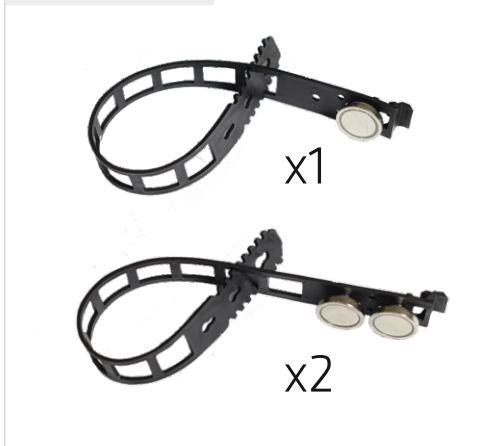

UNIVERSAL MOUNTING GRIP

ASSEMBLY WITHOUT ADDITIONAL ACCESSORIES

UNIVERSAL MOUNTING GRIP

OPTION - MAGNET

DESIGNED FOR

MAGNUM FUTURE LED FAMILY

UV-C STERILON 72/108W

MAGNUM FUTURE LED XL FAMILY