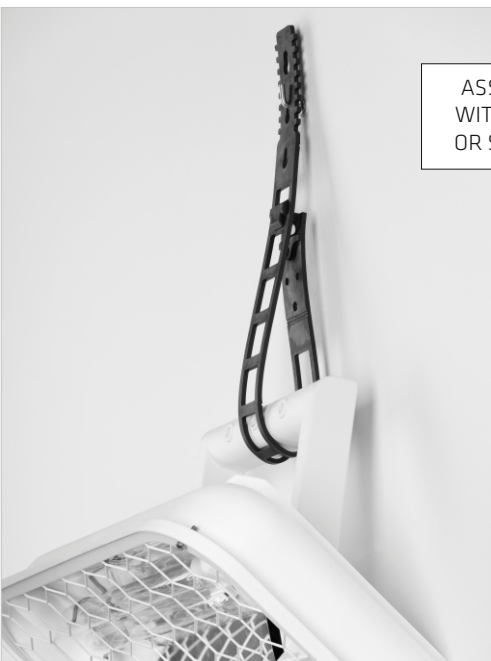

ASSEMBLY
WITH NAILS
OR SCREWS

ASSEMBLY ON
SCAFFOLDING
OR PIPE

UNIVERSAL CLAMP

MAGNUM FUTURE LED FAMILY / FUTURE LINE LED /
UV-C STERILON 72W - 108W - 36W

UNIVERSAL MOUNTING GRIP

ASSEMBLY WITHOUT ADDITIONAL ACCESSORIES

UNIVERSAL MOUNTING GRIP

OPTION - MAGNET

DESIGNED FOR

MAGNUM FUTURE LED FAMILY

MAGNUM FUTURE LED XL FAMILY

FUTURE LINE LED

UV-C STERILON 72/108W

UV-C STERILON 36W