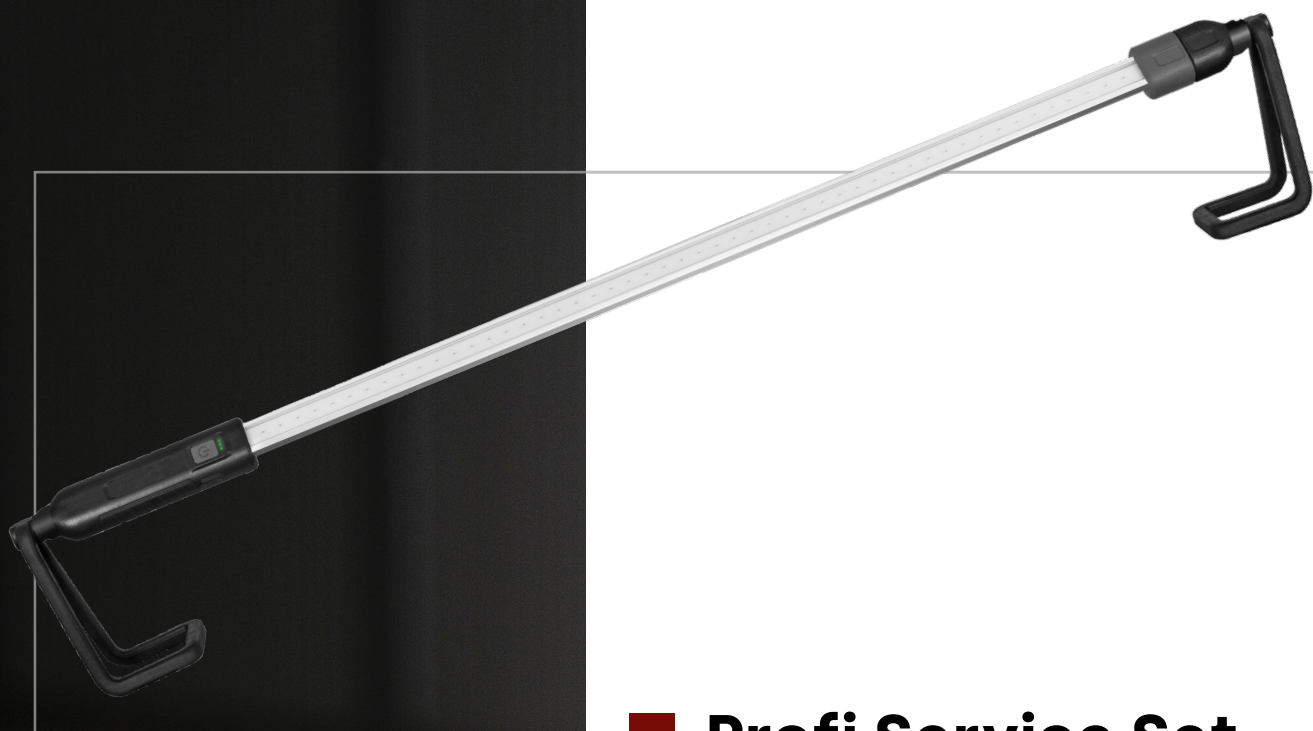

6500K

IP54

IK10

2 000 lm

■ Profi Service Set Accu LED

The lamp with the holder
for placing the luminaire
under the hood of the car
- Grip distance from 117 up
to 197 cm

The most important features:

- Max. luminous flux [lm]*: 2.000 lm
- Luminous flux/ Working time:
500lm/ 4h; 1000lm/ 2h; 2000lm/ 1h
- Light source: 50 x SMD LED
- Battery: 3,7V 4800mAh Li-ion
- Charging time: 4h
- Removable battery: the battery
can be charged separately
(apart from the lamp)
- Warranty: 2 years

Index	Name	Price
334788	Profi Service Set Accu LED	99 EUR

Lighting workshop Professional

Application:

Thanks to its various functions, the lamp is an ideal solution for illuminating the engine compartment during repair work in a car workshop. Thanks to the wide adjusting range, the lamp can also be mounted inside the vehicle during auto-detailing work or cleaning the vehicle in a car wash. The adjustable light power allows the light to be adapted to specific customer's requirements. Thanks to the battery power supply, work with the lamp does not require access to the mains.